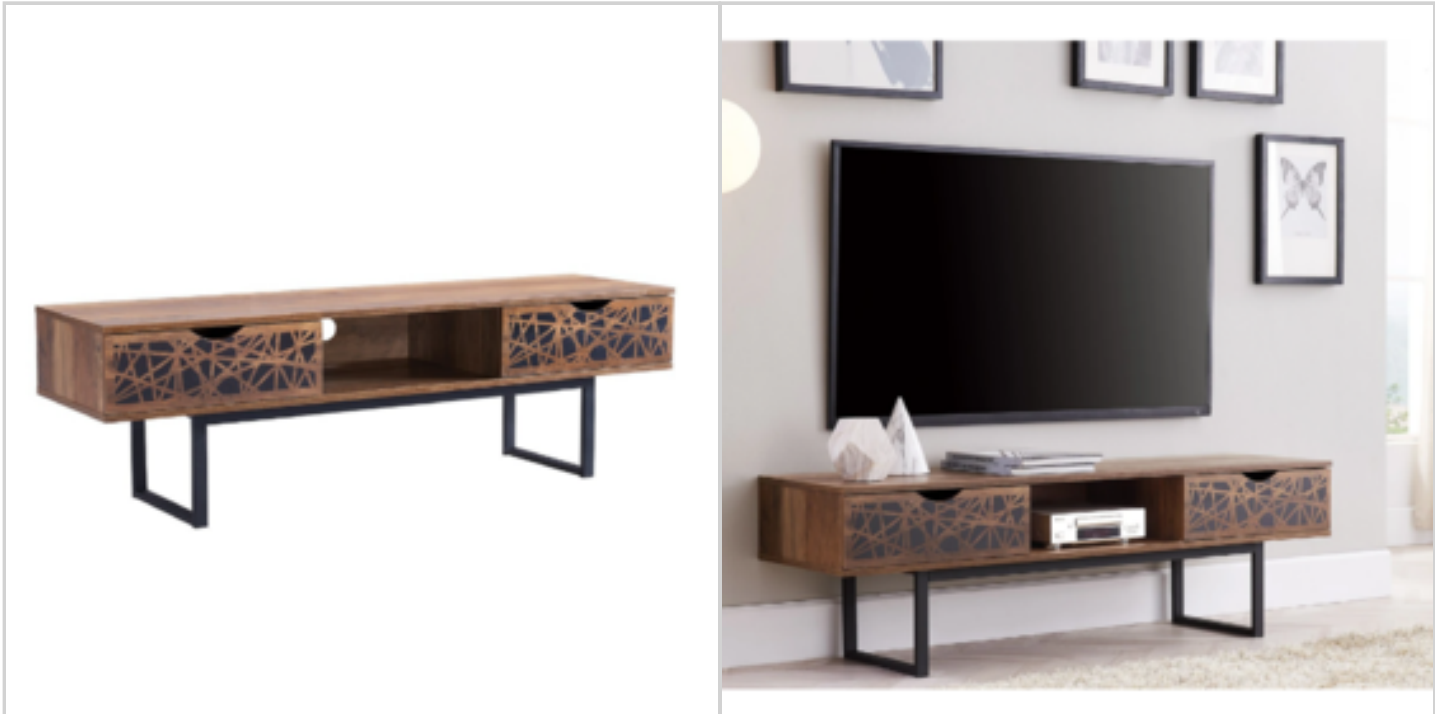

Price offer : OP20062 (price valid until : 31/03/2024)

TV CABINET WITH 2 DRAWERS AND A NICHE

Ref. 11865133

DETAILED INFO

Material : METAL

Gross Weight : 26100 gr.

Net Weight : 25000 gr.

Size item : L 140 x w 39 x h 43 cm

Packaging: L145xI40,5xH7,5cm

MOQ : 1

Customs Tariff Number : 9403609000

Note :

EAN : 3605095624178

Ref. : 11865133

Price : 100.59 €
+ 1.83 € eco-share