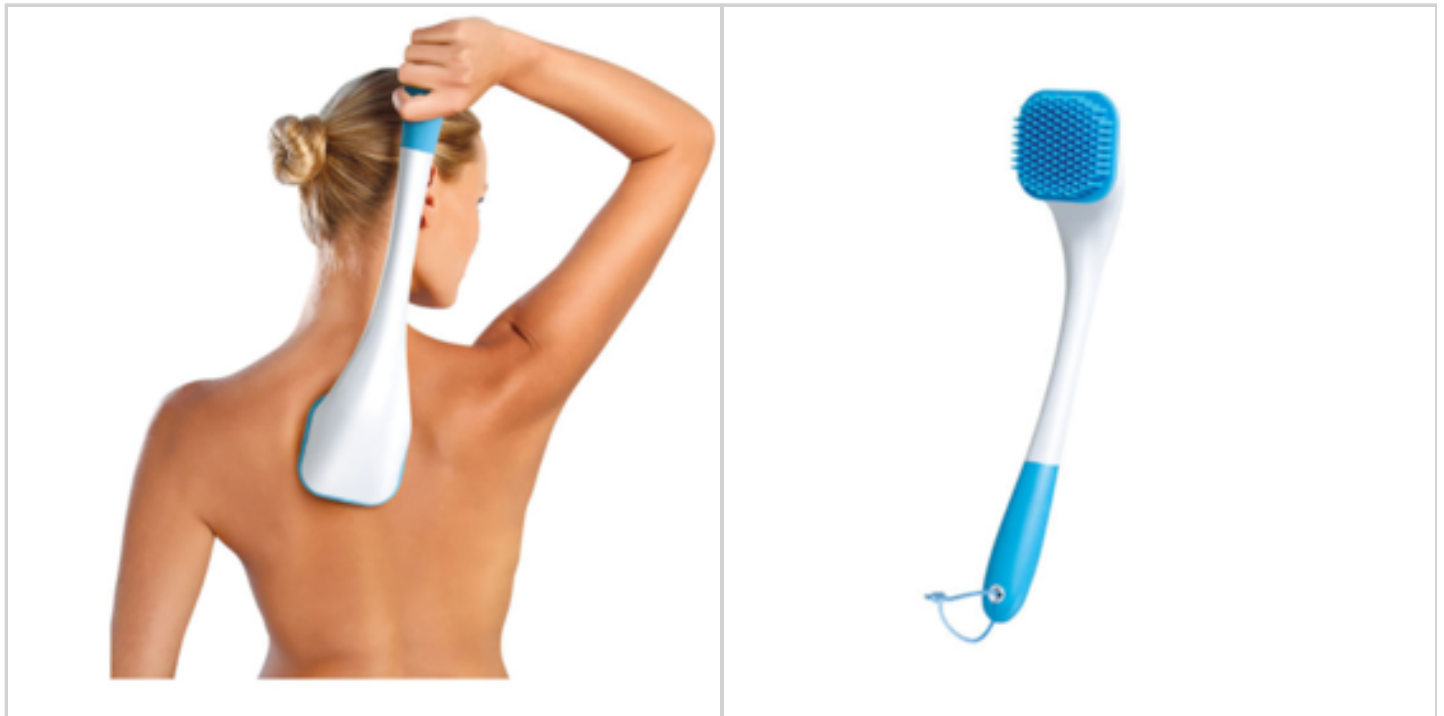

Price offer : OP19634 (price valid until : 30/11/2022)

LONG REACH SILICONE BRUSH

Ref. 40496133

Over 130 massaging bristles.

16" long to scrub those hard to reach areas

Rubberized handle for a good grip

Built-in lanyard for hanging when not in use.

Removable scrub head for easy cleaning.

DETAILED INFO

Material : plastique, silicone

Gross Weight : 0 gr.

Net Weight : 210 gr.

Size item : L 42 x w 8.5 x h 9.5 cm

Packaging: Boite carton

MOQ : 1

Customs Tariff Number : 9603298000

Note :

EAN : 3456850404968

Ref. : 40496133

Price : 4.26 €