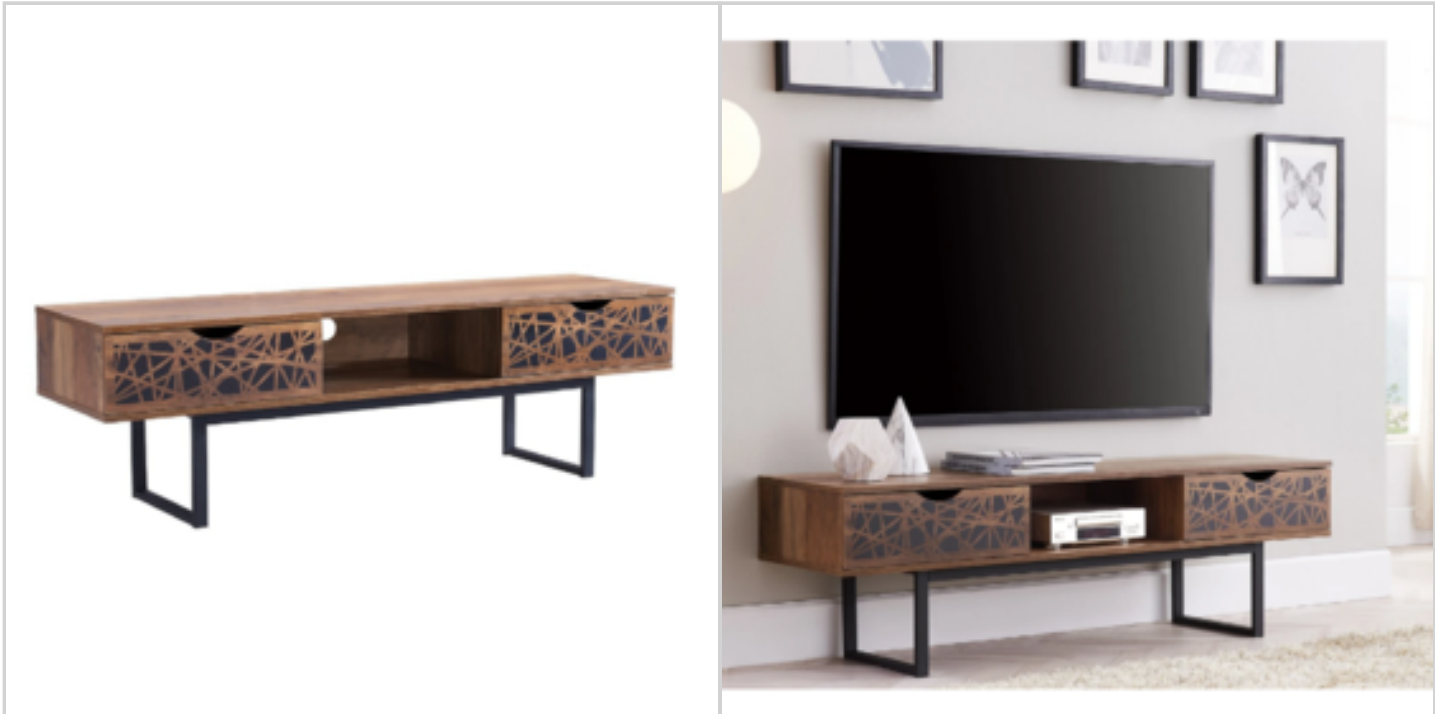

EAN : 3605095381675

Ref. : 11864133

Price : 110.11 €
+ 1.83 € eco-share

Price offer : OP19603 (price valid until : 13/12/2022)

TV CABINET WITH 2 DRAWERS AND A NICHE

Ref. 11865133

DETAILED INFO

Material : METAL