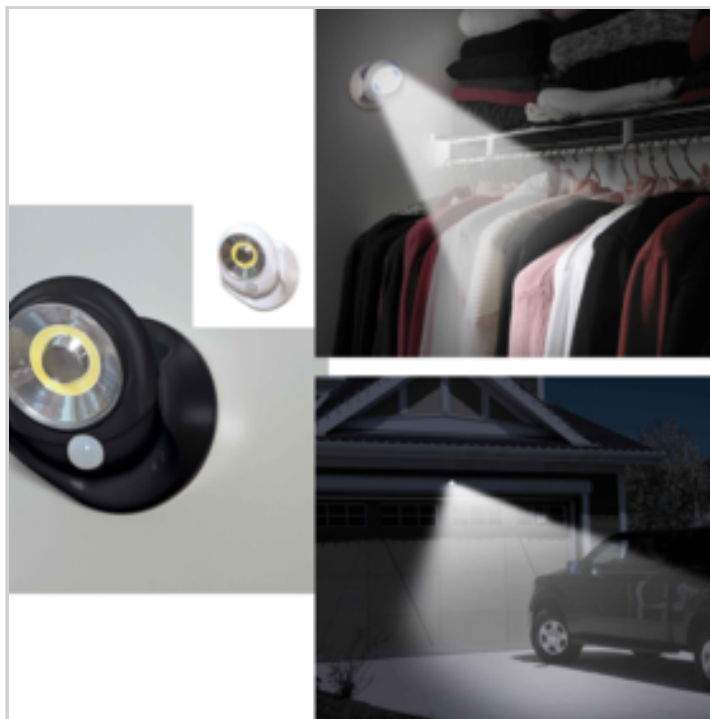

Price offer : OP16634 (price valid until : 20/03/2026)

DYNABRIGHT SUPER BRIGHT MOTION ACTIVATED COB LIGHT WHITE COLOR

Ref. 91254133

With new advanced COB chip technology, IDEAWORKS high-power LEDs illuminate 5X brighter than ordinary LEDs.

Rotates on its base through 360° and pivots up and down to shine exactly where you want.

Detects motion up to 3 metres away and will stay lit for 45 seconds.

Durable, weatherproof and wireless, it's ideal for driveways, forecourts, patios and gardens, but can also be used indoors to illuminate corridors, stairs, landings and cupboards.

Features:250 lumen

360° rotating base

90° pivot angle

Automatically turns on when motion is detected up to 3 metres away

Stays lit for 45 seconds

DETAILED INFO

Material : plastique ABS

Gross Weight : 0 gr.

Net Weight : 0 gr.

Size item : L 0 x w 0 x h 0 cm

Packaging: boite couleur

MOQ : 1

Customs Tariff Number : 9405114090

Note : stock 204 pieces

EAN : 3456859125437

Ref. : 91254133

Price : 3.98 €
+ 0.02 € of DEEE