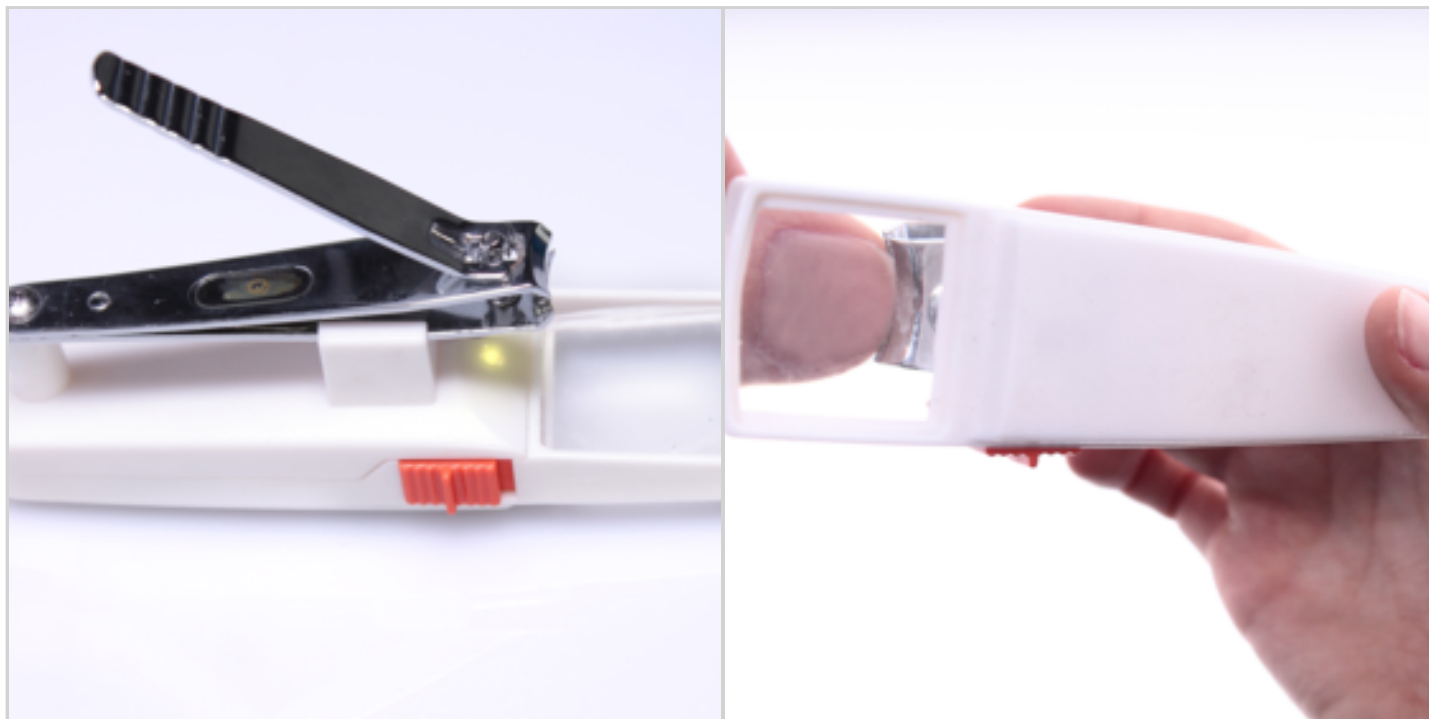

Note :

EAN : 3456850406047

Ref. : 40604133

Price : 9.85 €

Price offer : OP16622 (price valid until : 22/03/2026)

LIGHTING MAGNIFYING TOE NAIL CLIPPER IN A BOX

Ref. 70357133

Nail clipper with light and magnifier (x3.5)
Works with 2 batteries AAA 1.5V (not included)
plated chrome clipper and plastic box