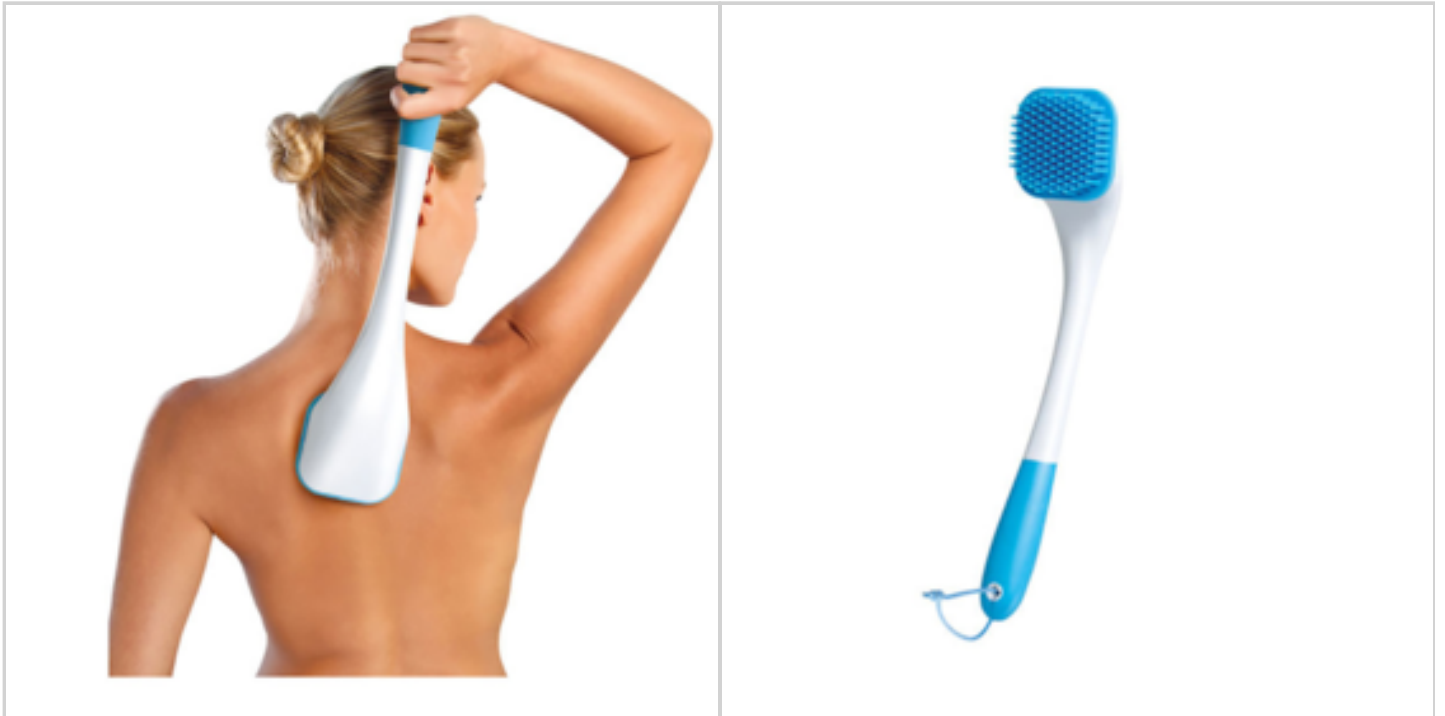

Note :

EAN : 3456850723915 **Ref. :** 72391133

Price : 1.95 €

Price offer : OP16622 (price valid until : 22/03/2026)

LONG REACH SILICONE BRUSH

Ref. 40496133

Over 130 massaging bristles.
 16" long to scrub those hard to reach areas
 Rubberized handle for a good grip
 Built-in lanyard for hanging when not in use.
 Removable scrub head for easy cleaning.